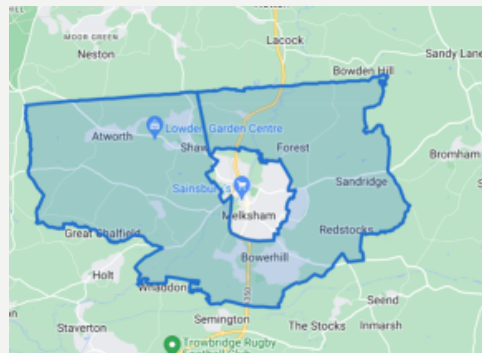

Steeple Ashton
Keevil
Bulkington
Poulshot
Inmarsh
Seend
The Stocks
Semington
Seend Cleeve

**PCSO
WALTERS-
Melksham
South**

**PCSO
GRIFFIN-
Melksham
Town**

**PCSO
DYBOWSKA-
Melksham
South**

Inspector Andy Lemon